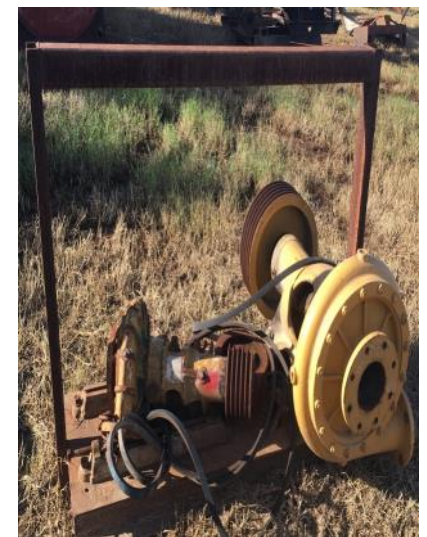

ITEM TB1879 - Trash rake frame

ITEM TB1880 - Old plate steel

ITEM TB1881 - Chopper box to suit JD Harvester

ITEM TB1882 - Electric pump

ITEM TB1883 - Gear box and irrigation gear tap

ITEM TB1884 - 2 pumps on frame

MSF SUGAR TABLELAND FARMS

2018 SALE BY TENDER

ITEM TB1885 - Water tank

ITEM TB1886 - Baglifter

ITEM TB1887 - 1200 ltr fuel tank

ITEM TB1888 - 1200 ltr fuel tank

ITEM TB1889– 1200 ltr fuel tank

ITEM TB1890– Perkins powered irrigation pump